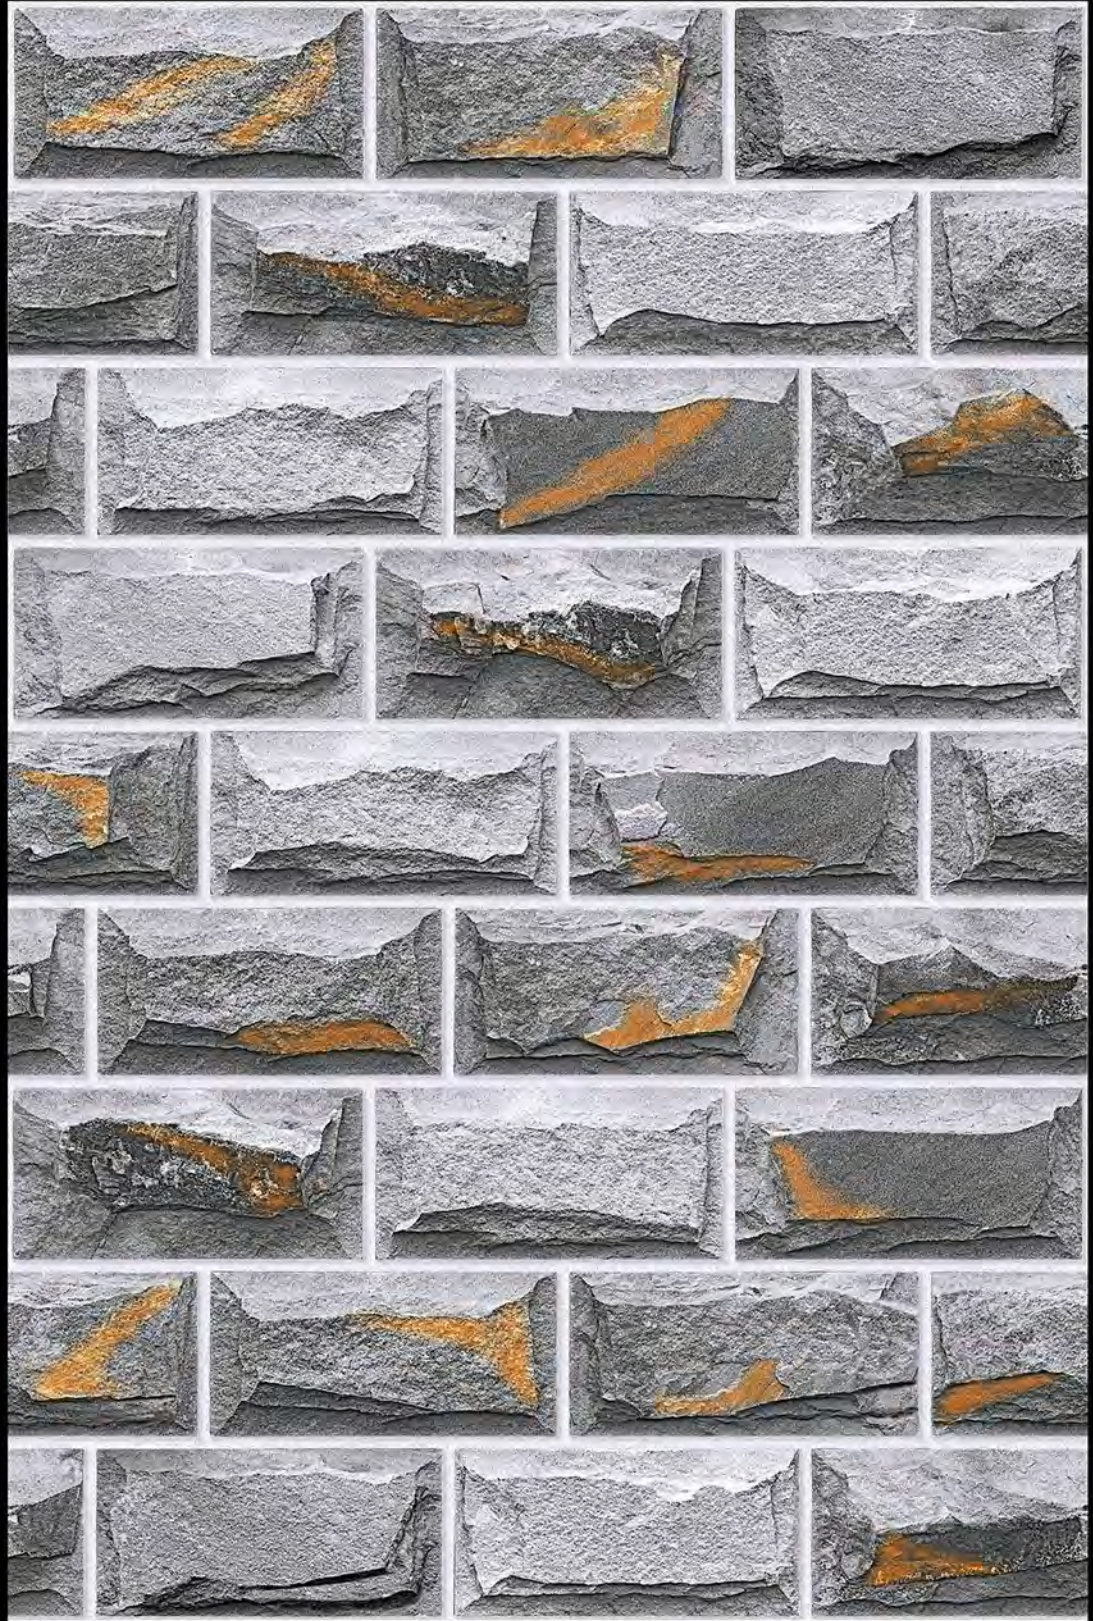

High Depth
Elevation

300x
600mm

SLOVAKIA - 02

HIGH-DEEP
PUNCH

NATURAL
LOOK

DURABLE
BODY