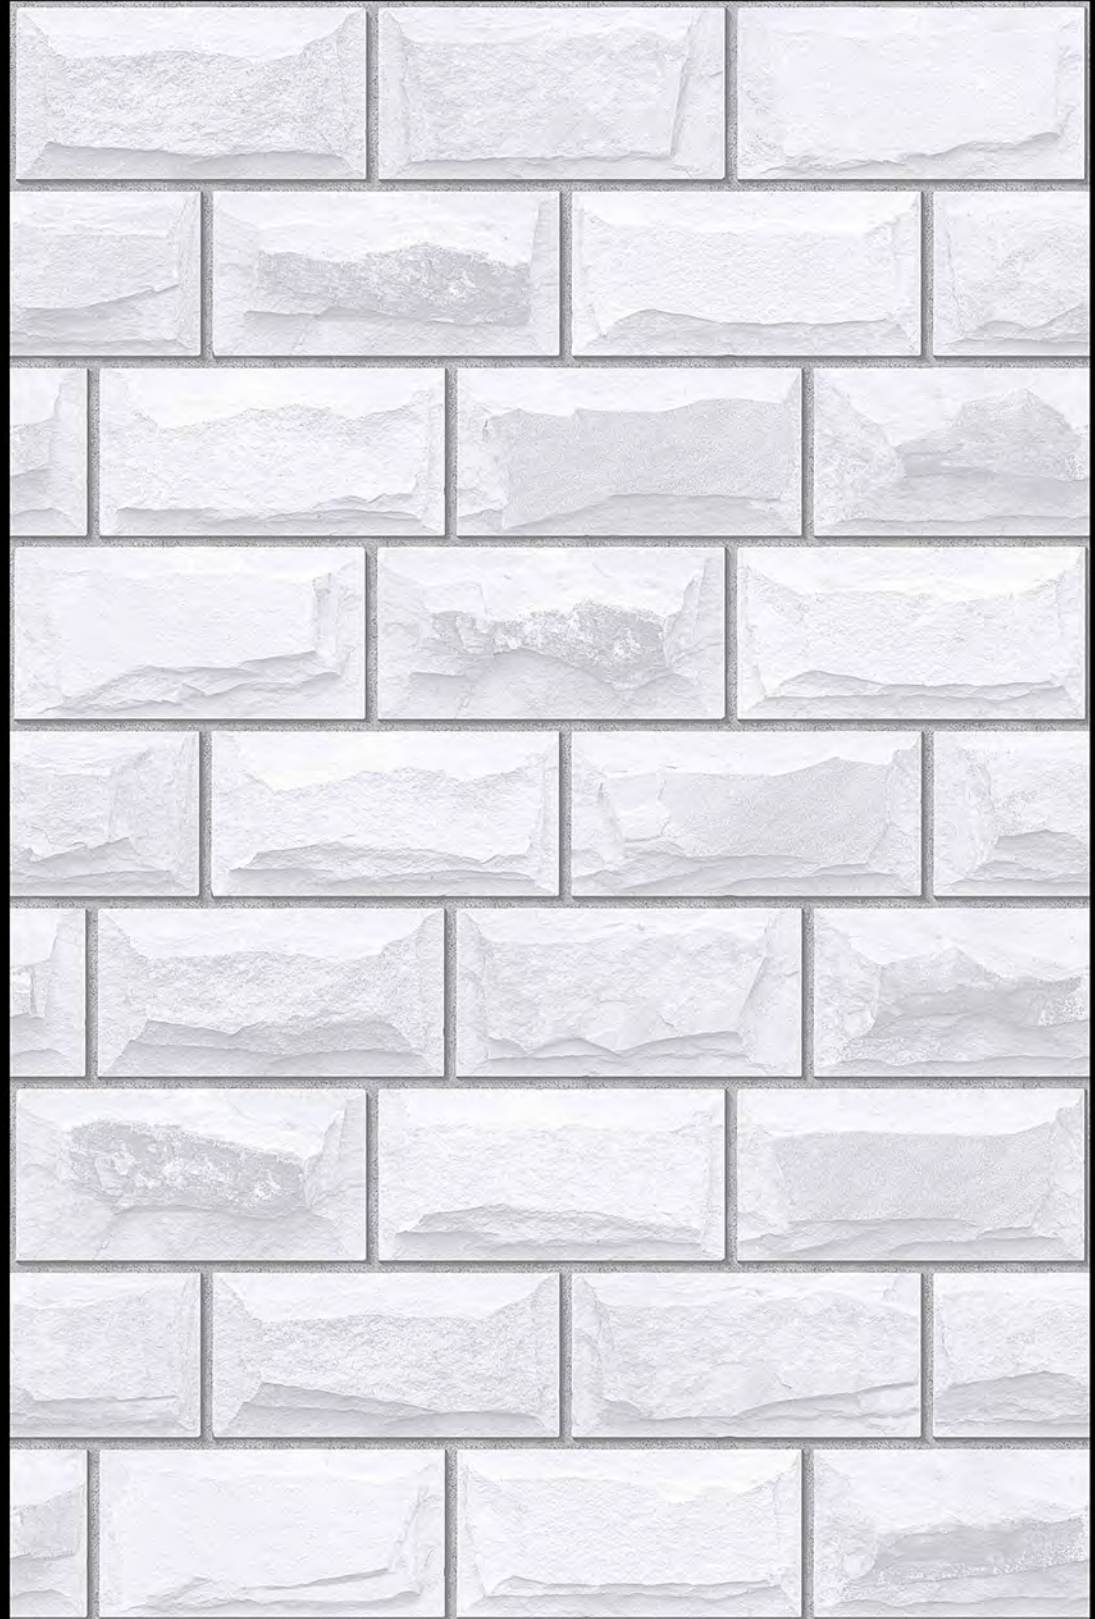

High Depth
Elevation

300x
600mm

SLOVAKIA - 06

HIGH-DEEP
PUNCH

NATURAL
LOOK

DURABLE
BODY