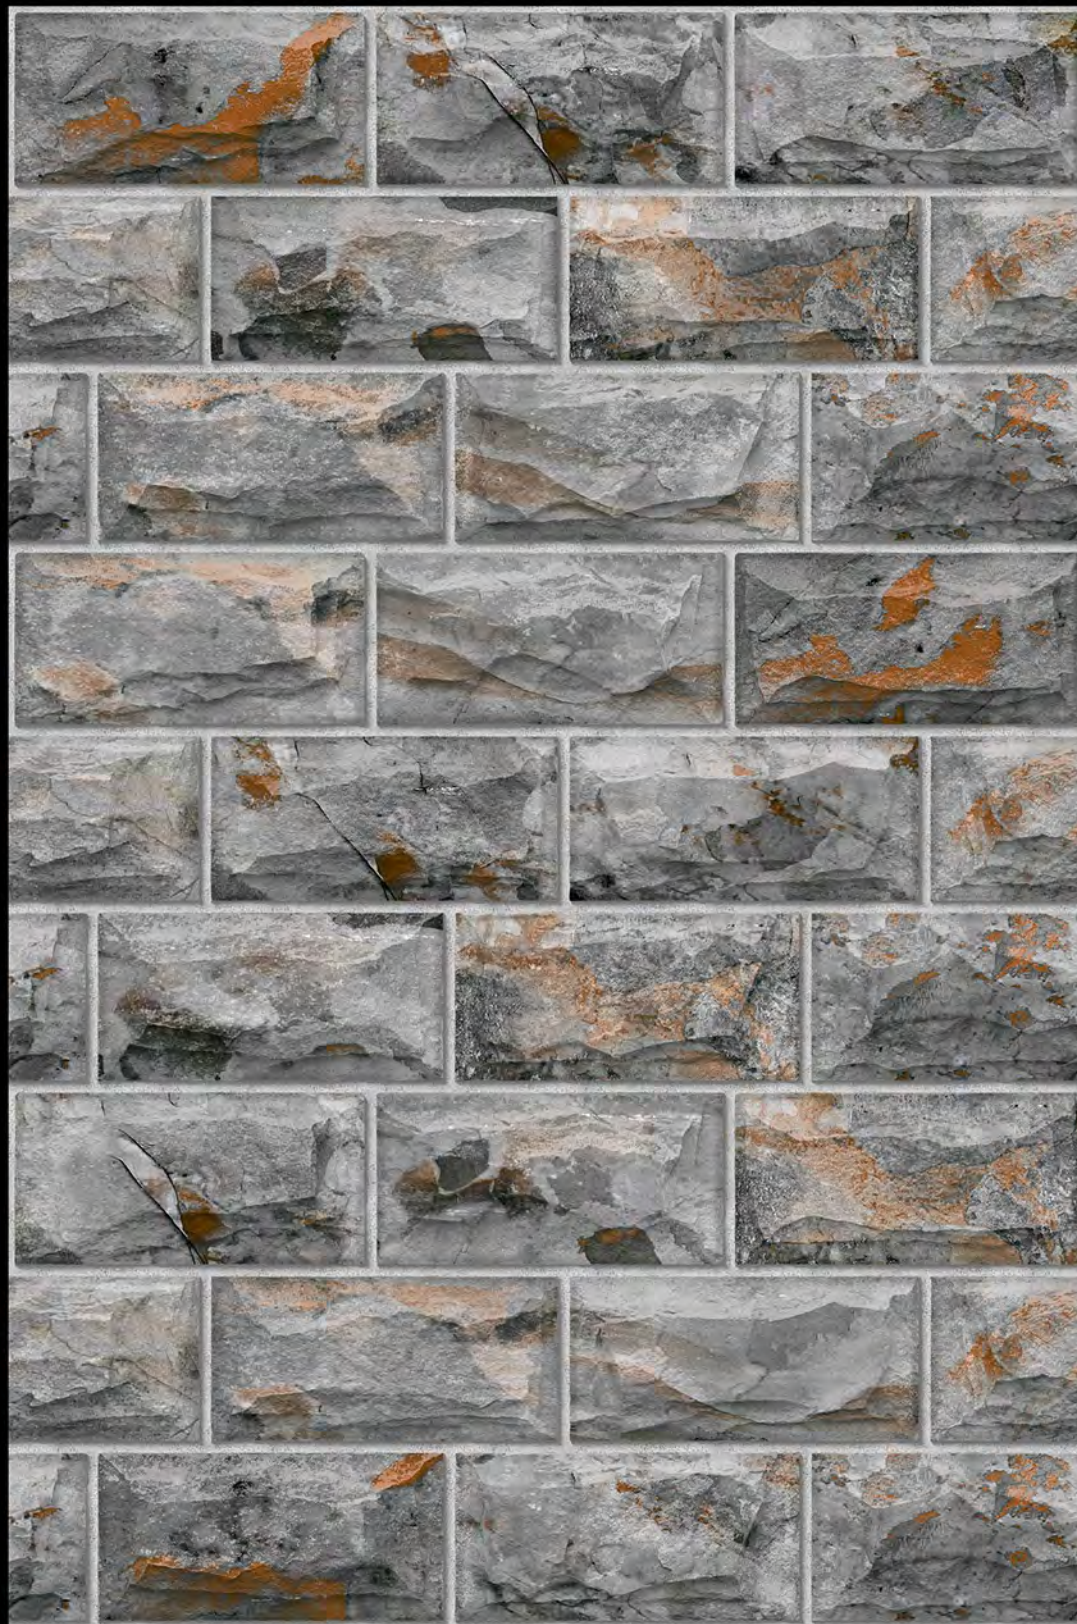

300x
600mm

SLOVAKIA - 11

HIGH-DEEP
PUNCH

NATURAL
LOOK

DURABLE
BODY

High Depth
Elevation

300x
600mm

SLOVAKIA - 12