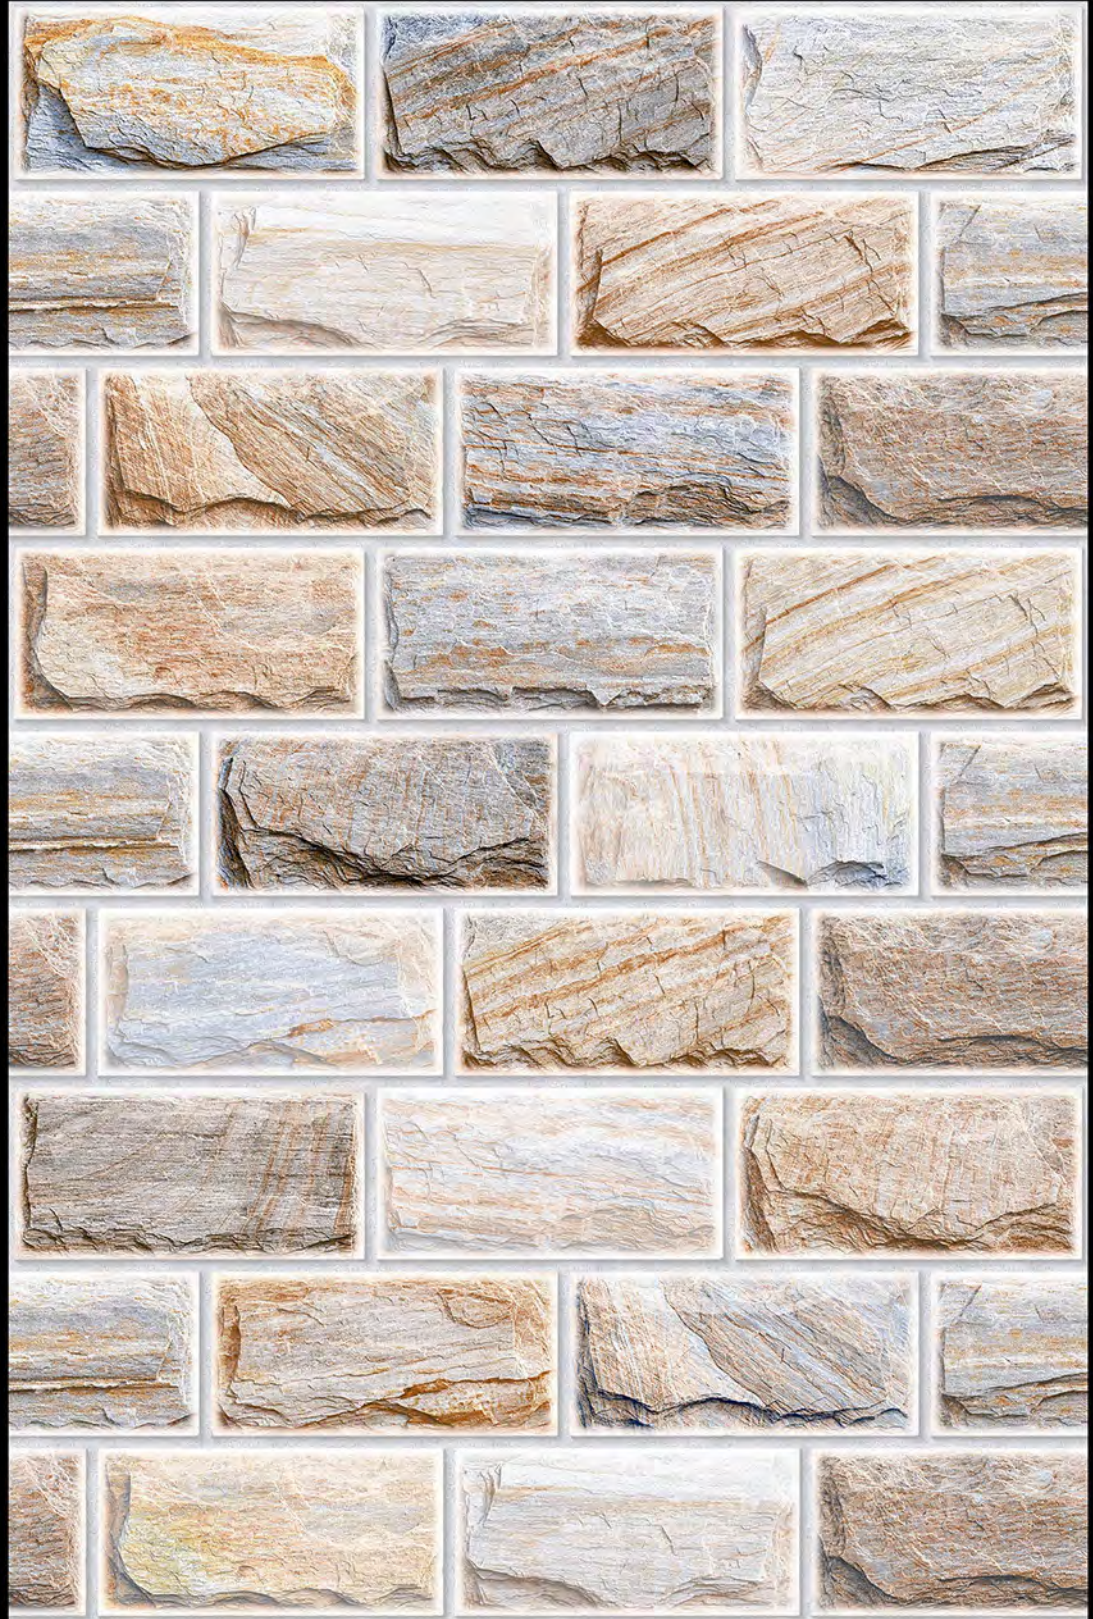

High Depth
Elevation

300x
600mm

SLOVAKIA - 10

HIGH-DEEP
PUNCH

NATURAL
LOOK

DURABLE
BODY