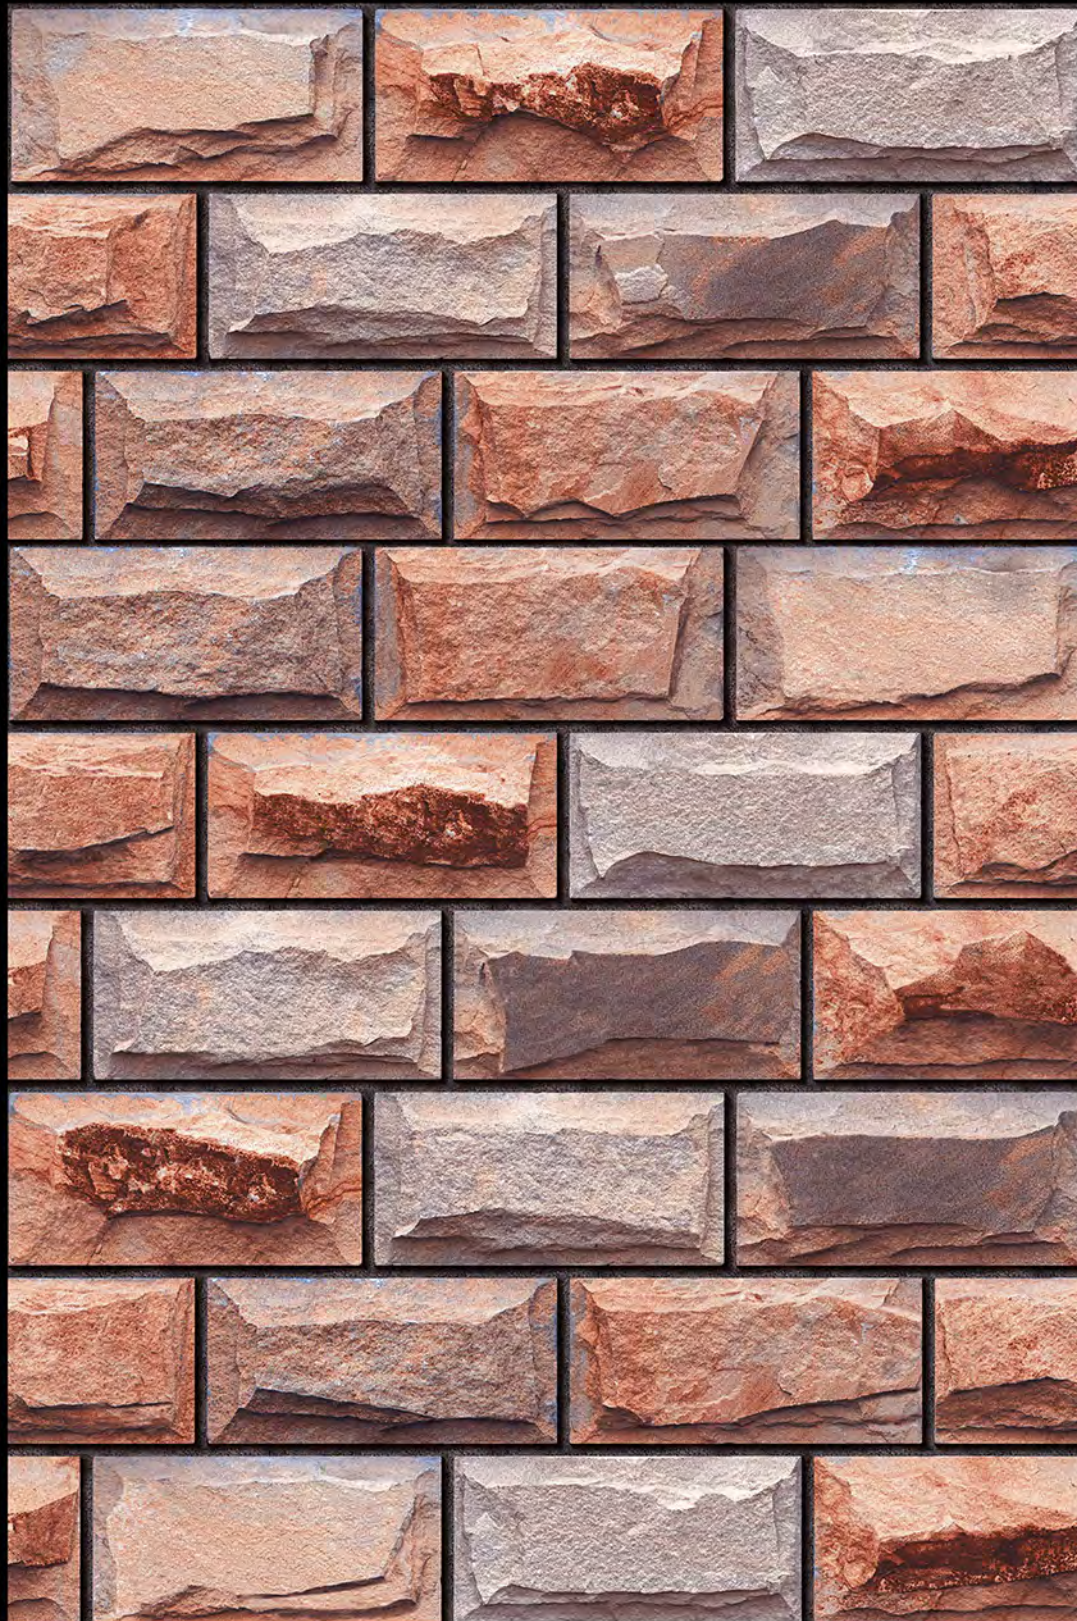

300x
600mm

SLOVAKIA - 03

HIGH-DEEP
PUNCH

NATURAL
LOOK

DURABLE
BODY

High Depth
Elevation

300x
600mm

SLOVAKIA - 04