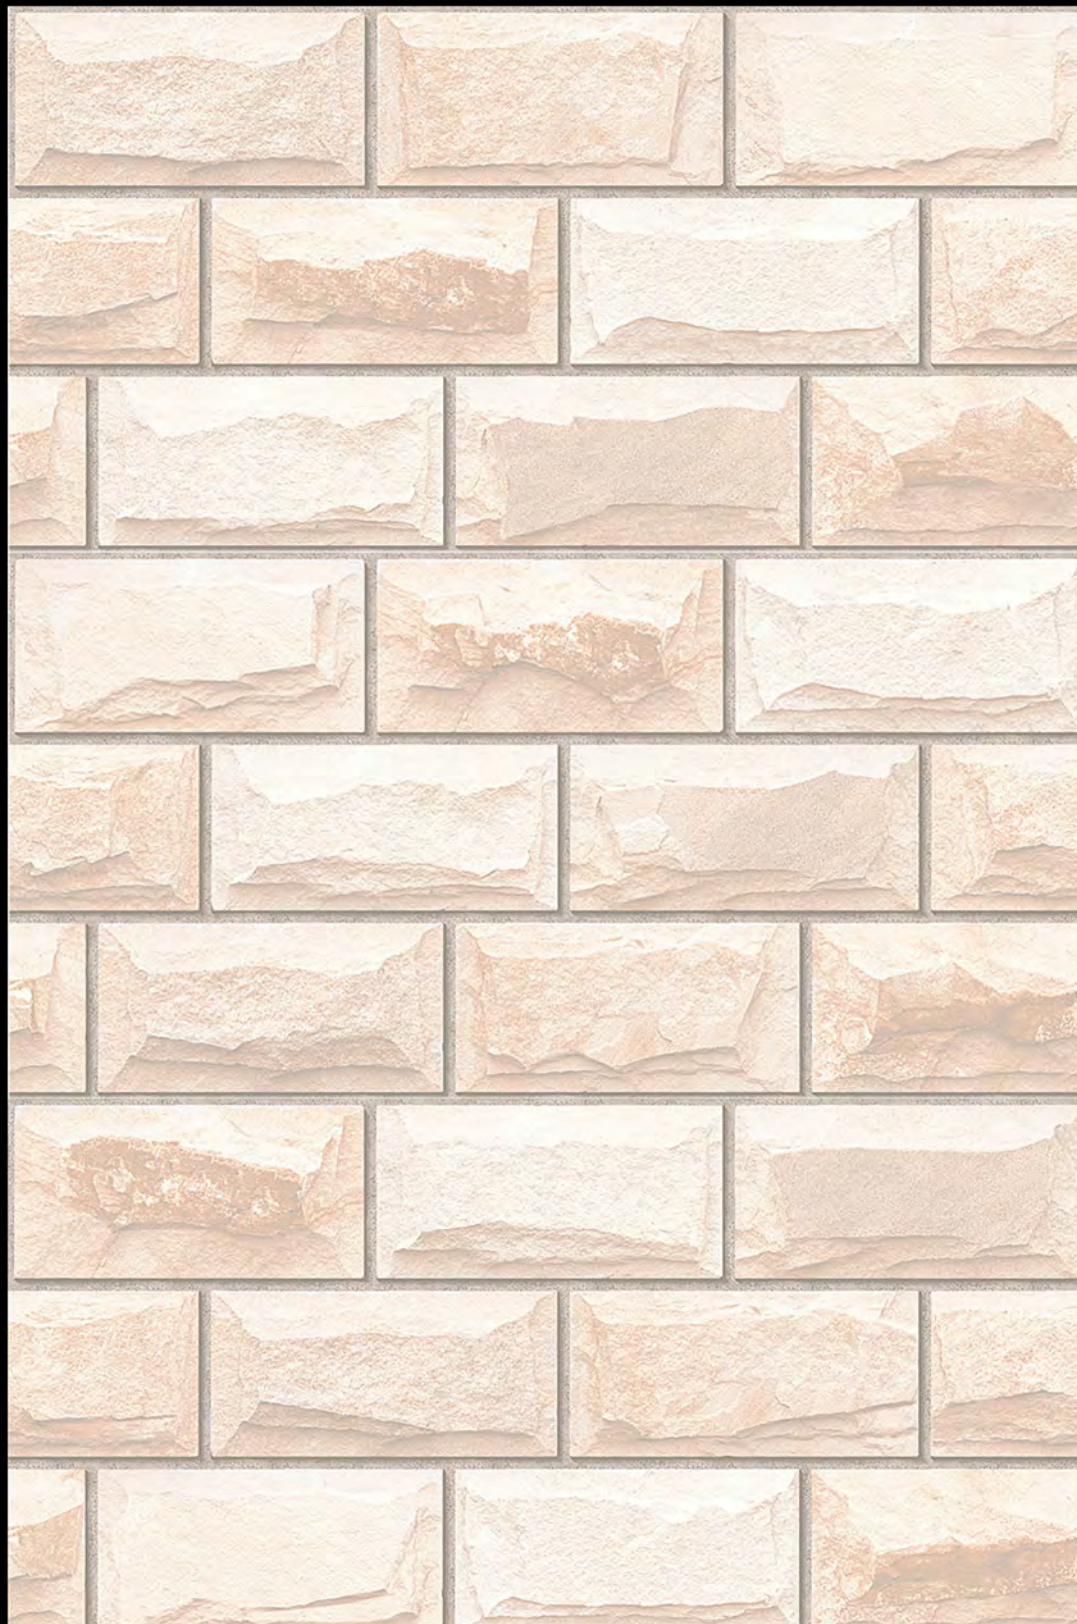

300x
600mm

SLOVAKIA - 07

HIGH-DEEP
PUNCH

NATURAL
LOOK

DURABLE
BODY

High Depth
Elevation

300x
600mm

SLOVAKIA - 08