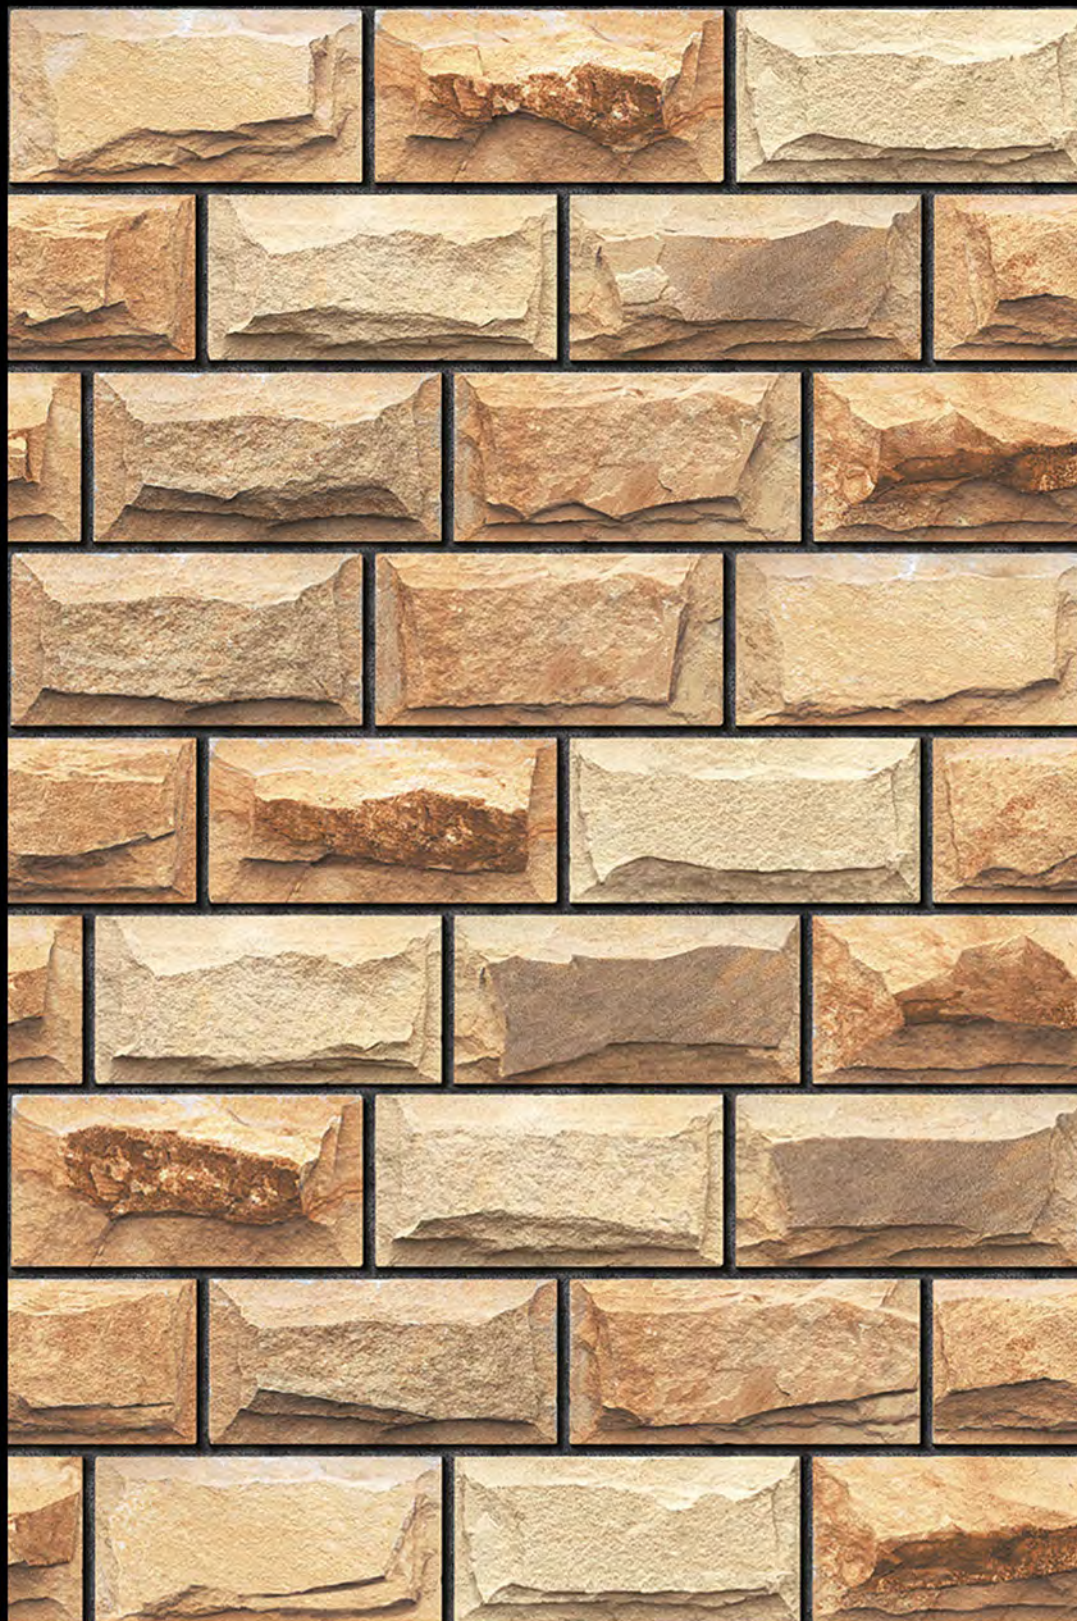

High Depth
Elevation

300x
600mm

SLOVAKIA - 07

HIGH-DEEP
PUNCH

NATURAL
LOOK

DURABLE
BODY