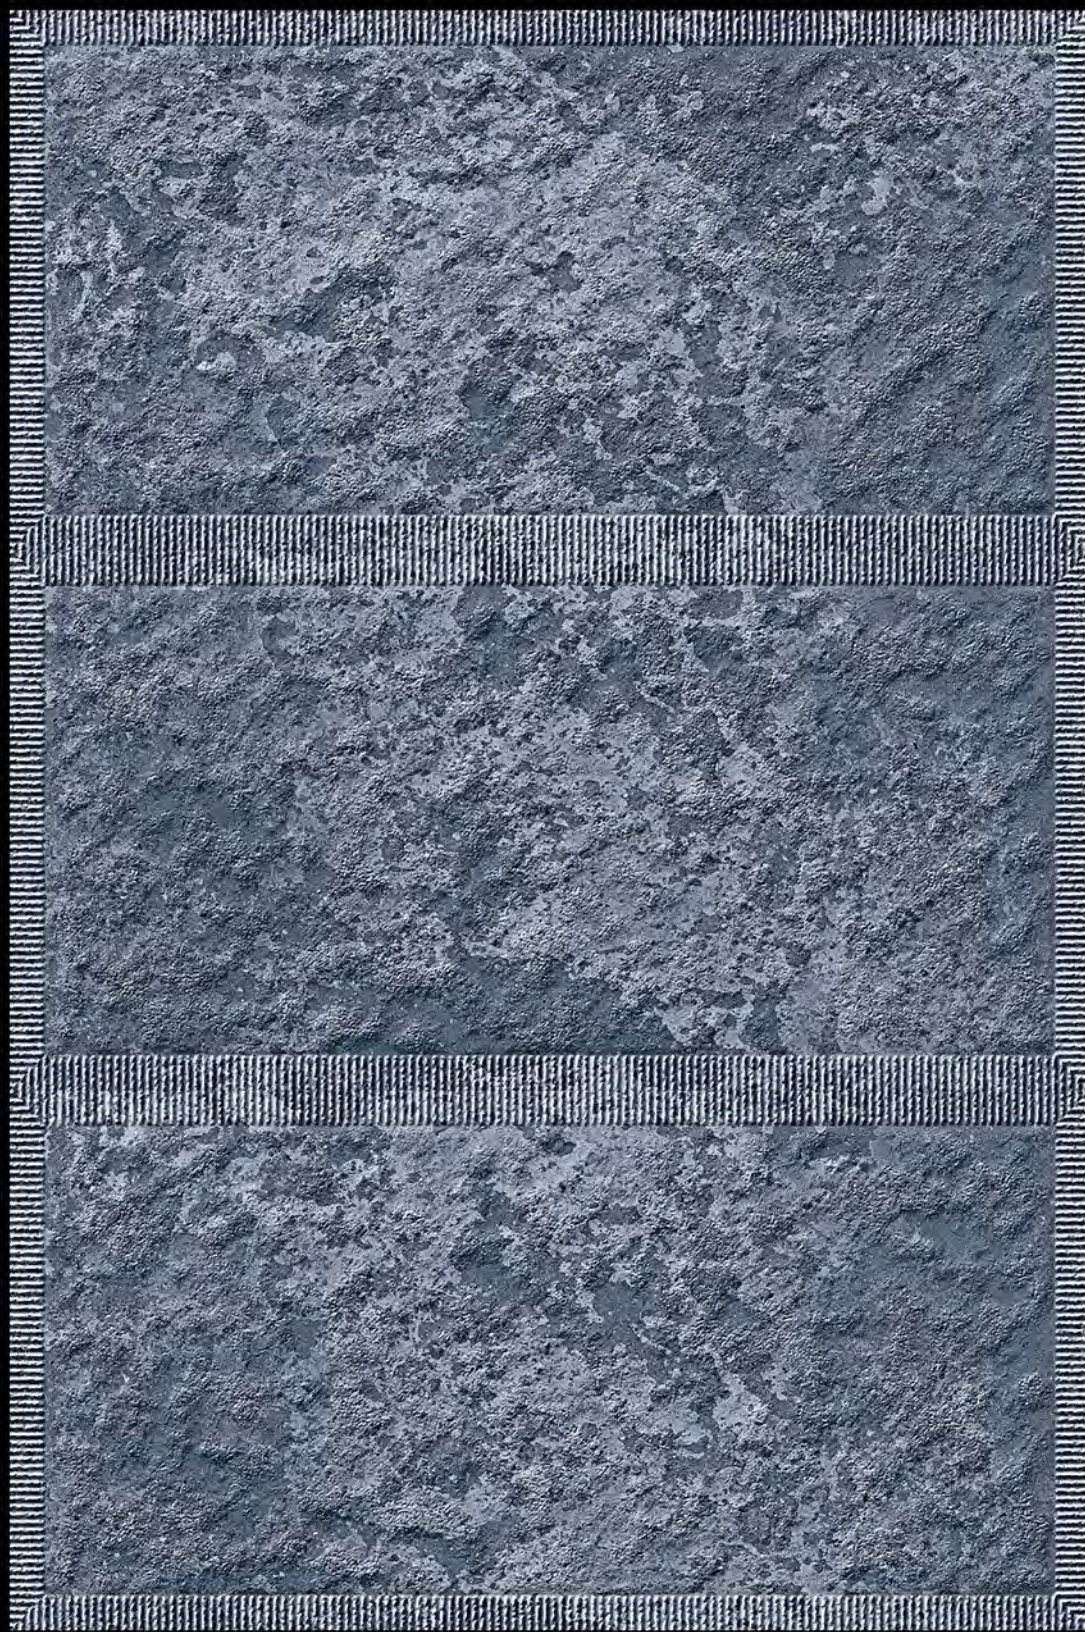

High Depth
Elevation

300x
600mm

SAINT MARTIN - 09 B

HIGH-DEEP
PUNCH

NATURAL
LOOK

DURABLE
BODY